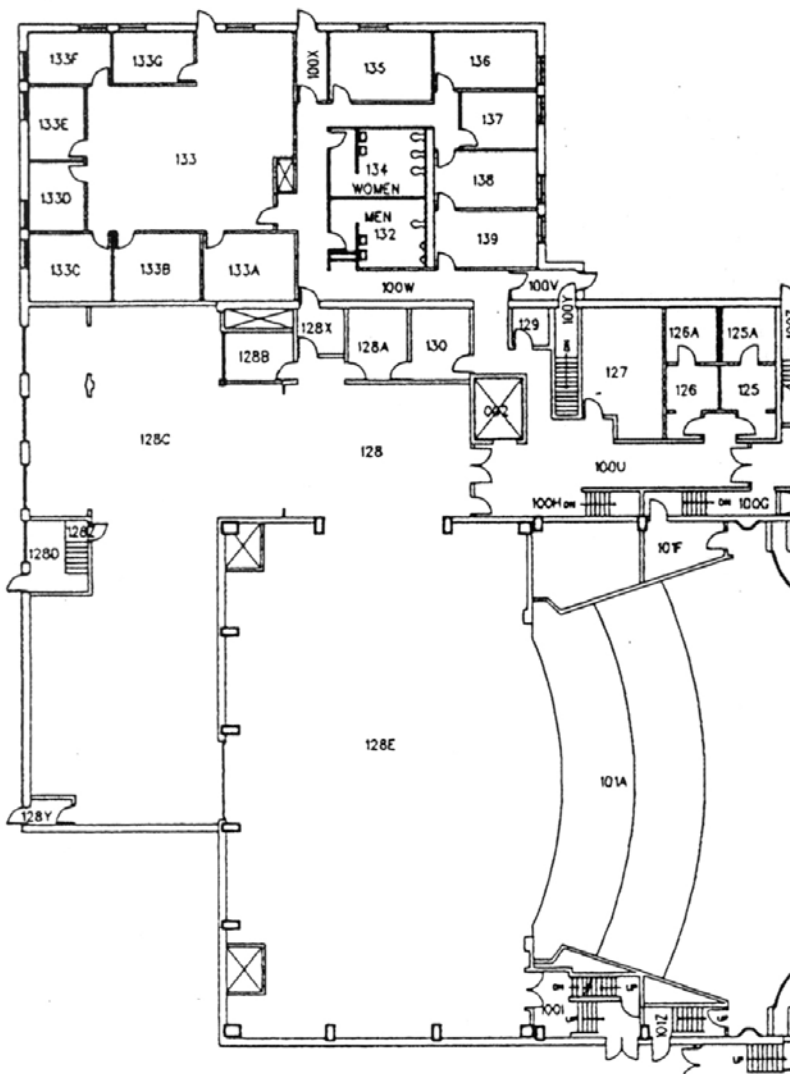

(920) 465 2759 office
 (920) 465-2739 office
 (920) 465-5076 office

(920) 680-5133 cell
 (920) 265-4941 cell

Weidner Center for the Performing Arts

Backstage Map

Room	Proposed Use
128	Side Stage Left
128A	Tool Room
128B	Sound Storage
128C	Loading Dock
128E	Stage
127	Green Room
126	Star Dressing
125	Star Dressing
129	Unisex Restroom
138	Company Management Road Office
139	Company Management Road Office
133 to 137	Weidner Center Offices – Unavailable