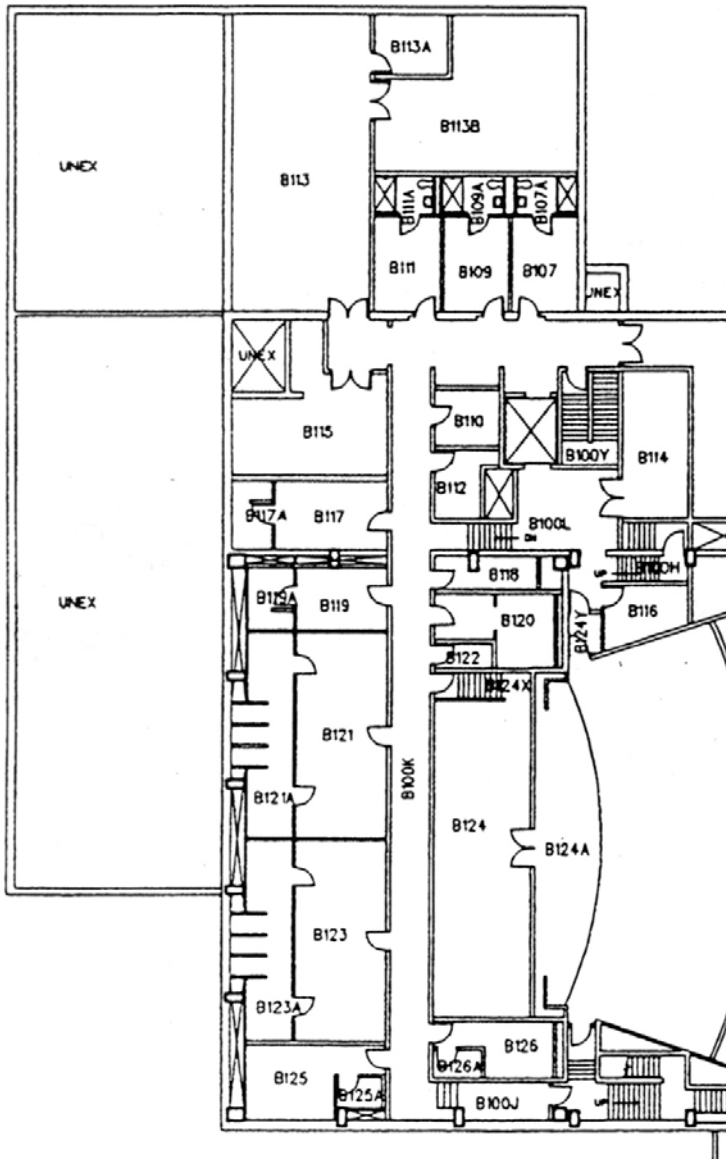

(920) 465 2759 office
 (920) 465-2739 office
 (920) 465-5076 office

(920) 680-5133 cell
 (920) 265-4941 cell

Weidner Center for the Performing Arts

Backstage Map

Room	Proposed Use
128	Side Stage Left
128A	Tool Room
128B	Sound Storage
128C	Loading Dock
128E	Stage
127	Green Room
126	Star Dressing
125	Star Dressing
129	Unisex Restroom
138	Company Management Road Office
139	Company Management Road Office
133 to 137	Weidner Center Offices – Unavailable

Dressing Rooms / Wardrobe Rooms

- B107 Dressing Room
- B109 Dressing Room
- B111 Dressing Room
- B113 Wardrobe Room
- B113A Wardrobe Laundry Room #1
- B113B Mechanical Room - Unavailable
- B117 Dressing Room
- B119 Dressing Room
- B120 Wardrobe Laundry Room #2
- B121 Chorus Dressing Room
- B123 Chorus Dressing Room
- B125 Musicians Dressing Room
- B126 Musicians Dressing Room