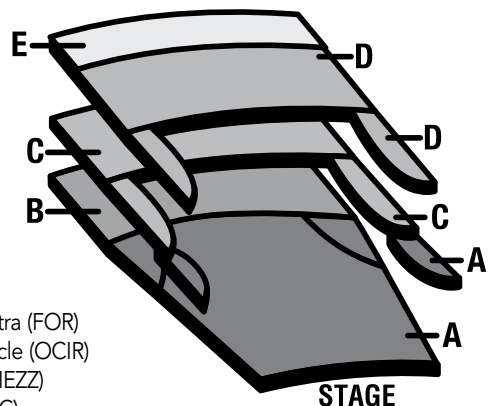

THIS SIDE SUBTOTAL :

SUBTOTAL FROM SIDE 1:

ORDER PROCESSING FEE: $10.00

BECOME A WEIDNER CENTER MEMBER:
Optional – See page 12 in the Season Guide for details

TOTAL :

*Lombardi Opening Night Premium Ticket includes a VIP reception with the artists.

PAYMENT INFO: ☐ CHECK ENCLOSED *PAYABLE TO TICKET STAR*
☐ VISA ☐ MC ☐ AMEX ☐ DISCOVER

☐ Optional payment plan for mail order only
(50% charged now; 50% charged July 1, 2018)

NUMBER: _____

EXPIRATION/SECURITY: _____

SIGNATURE : _____

MAILING INFORMATION

NAME: _____

ADDRESS : _____

CITY/STATE/ZIP: _____

PHONE DAY/EVENING: _____

EMAIL: _____

SEATING NOTES :

- ☐ If my seating choice is not available, assign me the best-available seating.
- ☐ Specific seating requests: _____

Same seats are not guaranteed for every show.

Questions, please call Ticket Star at 920-494-3401 or 1-800-895-0071

Prices, shows, artists, dates and times are subject to change without notice. All sales are final. No refunds, exchanges or cancellations.

- To order by phone, call 920-494-3401 or 1-800-895-0071
- Order online at WeidnerCenter.com
- To order by mail, send your form to:
  Ticket Star
  1901 S. Oneida Street
  Green Bay, WI 54304

- A Front Orchestra (FOR)
- B Orchestra Circle (OCIR)
- C Mezzanine (MEZZ)
- D Balcony (BALC)
- E Rear Balcony (REAR BALC)