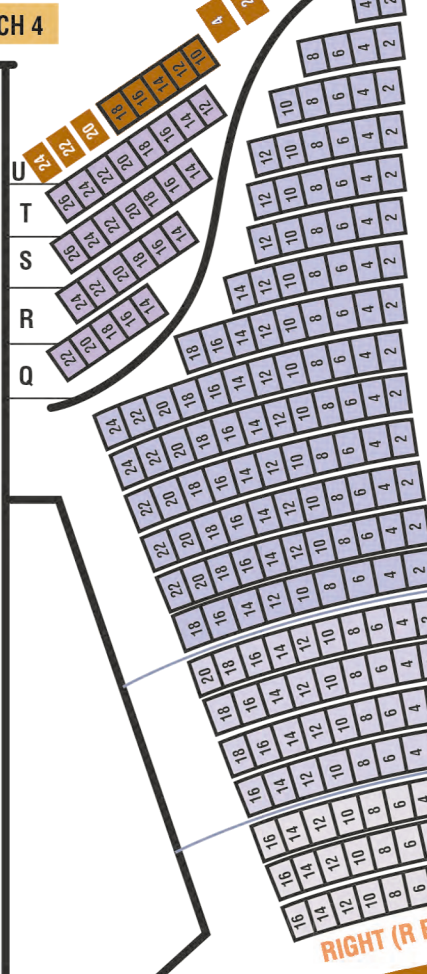

ORCHESTRA CIRCLE (OCIR)

ORCH 4

RIGHT PARQUET (R PARQ)

ORCH 1

LEFT PARQUET (L PARQ)

FRONT ORCHESTRA (FOR)

STAGE

KEY

- ORCH 1 Hall Entry
- 111 Wheelchair Seating Only
- 11 Handicap Accessible/Wheelchair Seating