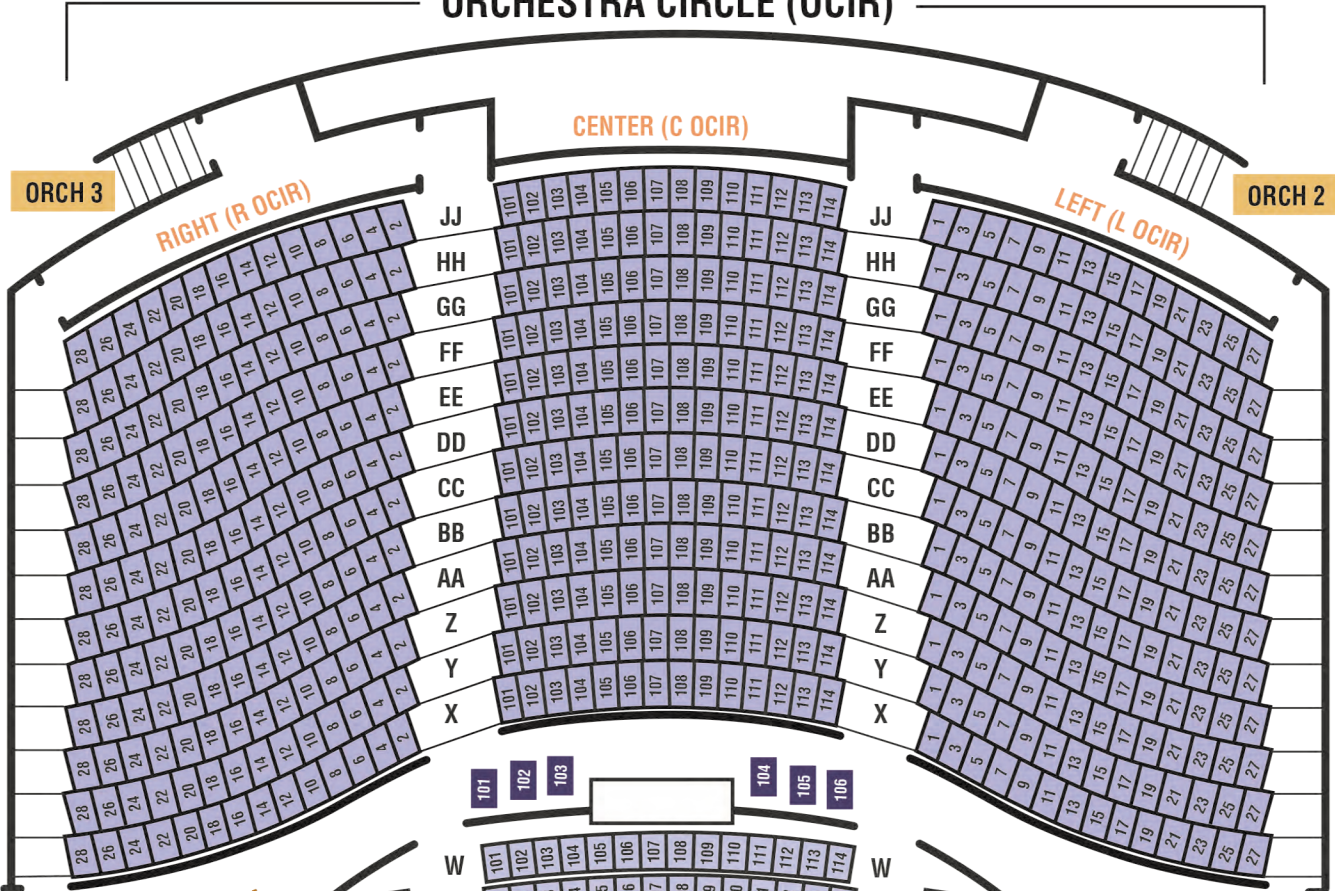

ORCHESTRA CIRCLE (OCIR)

ORCH 4

RIGHT PARQUET (R PARQ)

ORCH 1

LEFT PARQUET (L PARQ)

FRONT ORCHESTRA (FOR)

STAGE

KEY

- ORCH 1 Hall Entry
- 111 Wheelchair Seating Only
- 11 Handicap Accessible/Wheelchair Seating