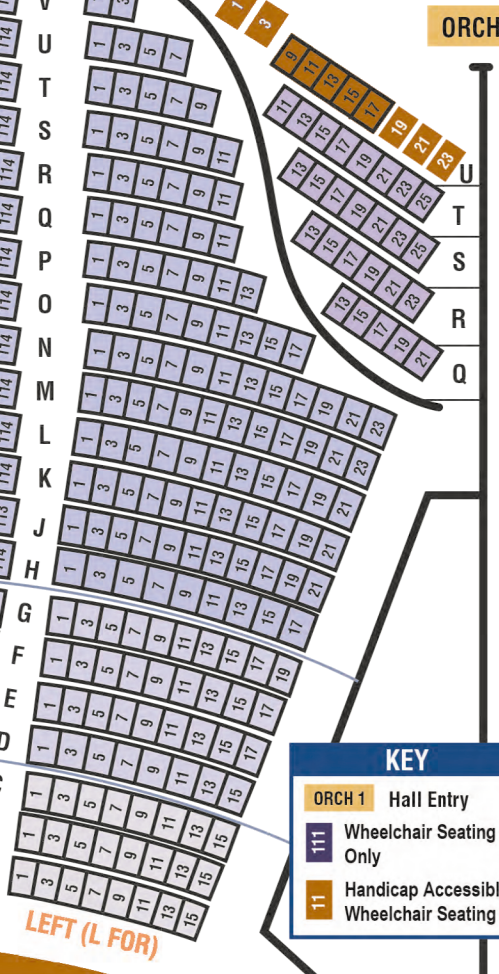

ORCHESTRA CIRCLE (OCIR)

ORCH 4

RIGHT PARQUET (R PARQ)

ORCH 1

LEFT PARQUET (L PARQ)

FRONT ORCHESTRA (FOR)

STAGE

KEY

- ORCH 1 Hall Entry
- 111 Wheelchair Seating Only
- 11 Handicap Accessible/Wheelchair Seating